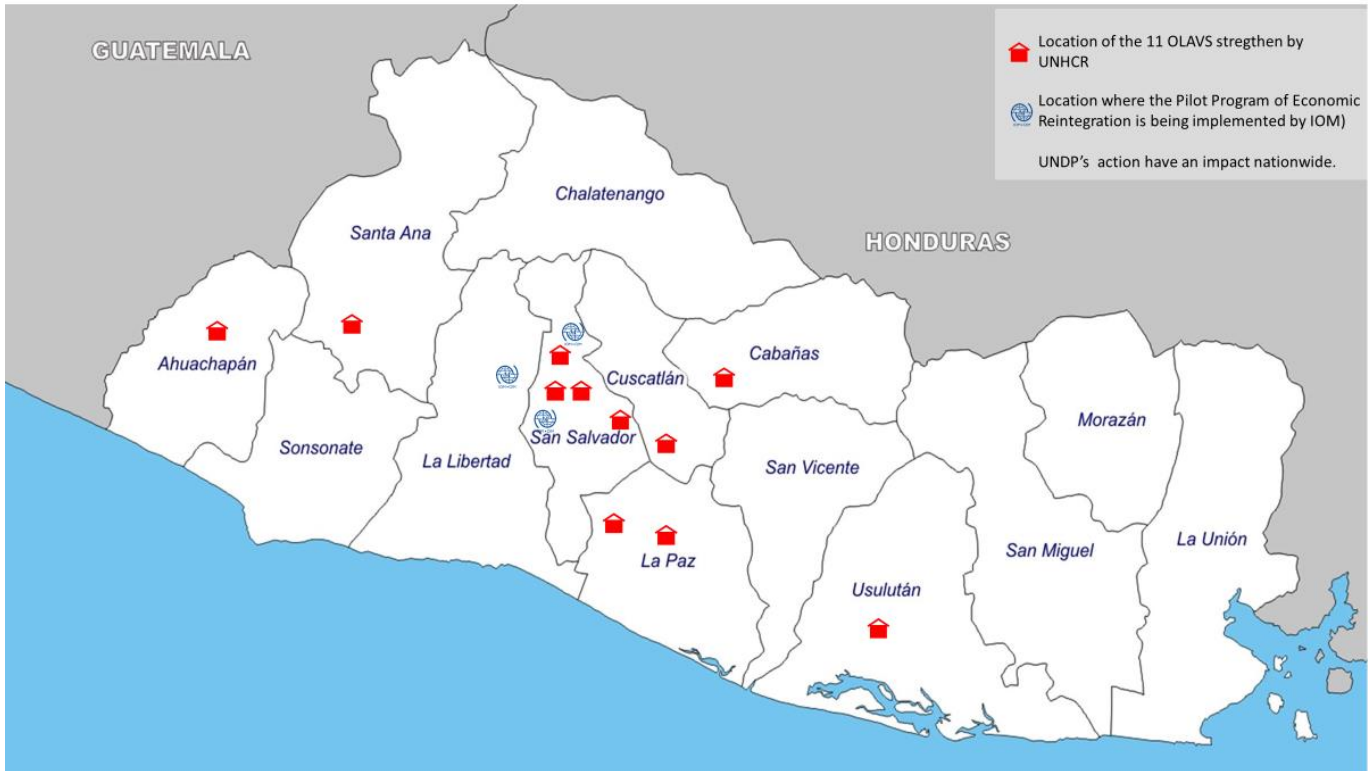

Annexes

Annex I. Map of El Salvador

El Salvador.

Map of El Salvador indicating the interventions of through the Joint Peace Program for the Post Conflict Generation

Elaboración: Enero 2018

Annex II. Pictures of events and activities.

Delegates from El Salvador and Chile in the Police Department for Internal Investigations in Santiago de Chile, October 2017

Some of the IT Equipment to strengthen 11 OLAVs

Inaugurations of an OLAV in the Attention to Migrant Direction and an OLAV located in the Community of La Chacra, with presence of the Vice President of El Salvador and the UN Assistant High Commissioner for Protection.